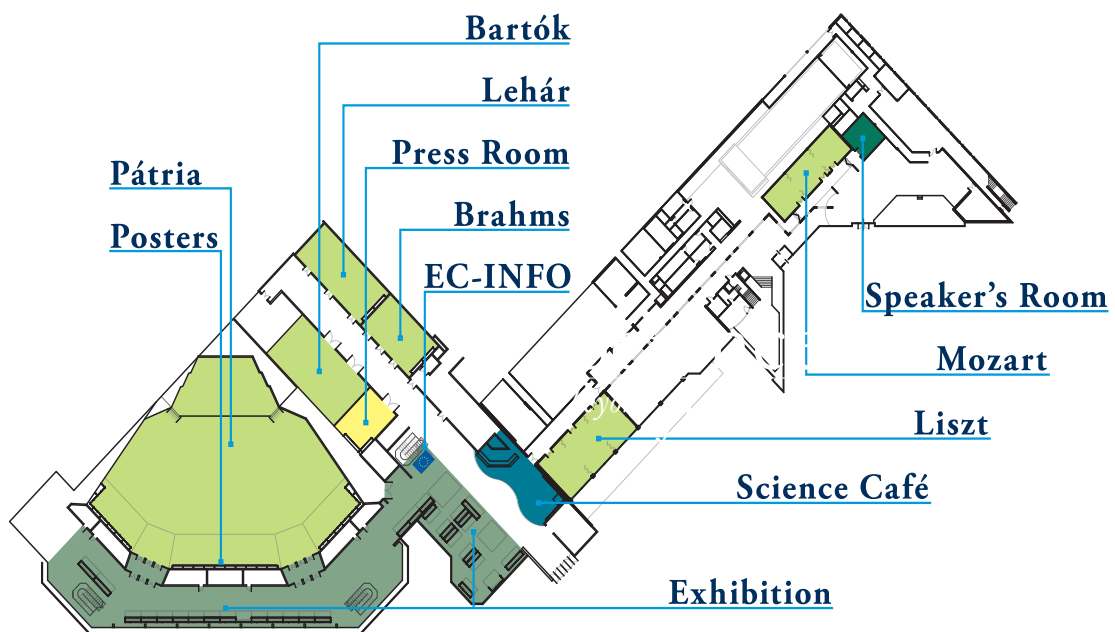

Orientation Map

-1 Level

0 Level

Info Stands

- 1 – Ideal-IST - Your Worldwide ICT support network
- 2 – e-ScienceTalk - Talking about e-Science
- 3 – CHIST-ERA : European Coordinated Research on Long term Challenges in ICST
- 4 – FRONTS Experiment - People Tracking
- 5 – ERCIM / W3C

1 Level