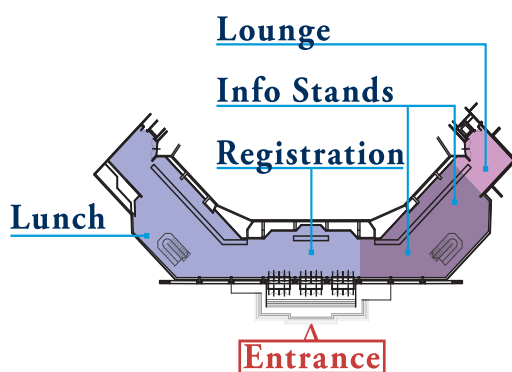

Orientation Map

-1 Level

0 Level

Info Stands

- 1 – Ideal-IST - Your Worldwide ICT support network
- 2 – e-ScienceTalk - Talking about e-Science
- 3 – CHIST-ERA : European Coordinated Research on Long term Challenges in ICST
- 4 – FRONTS Experiment - People Tracking
- 5 – ERCIM / W3C

1 Level